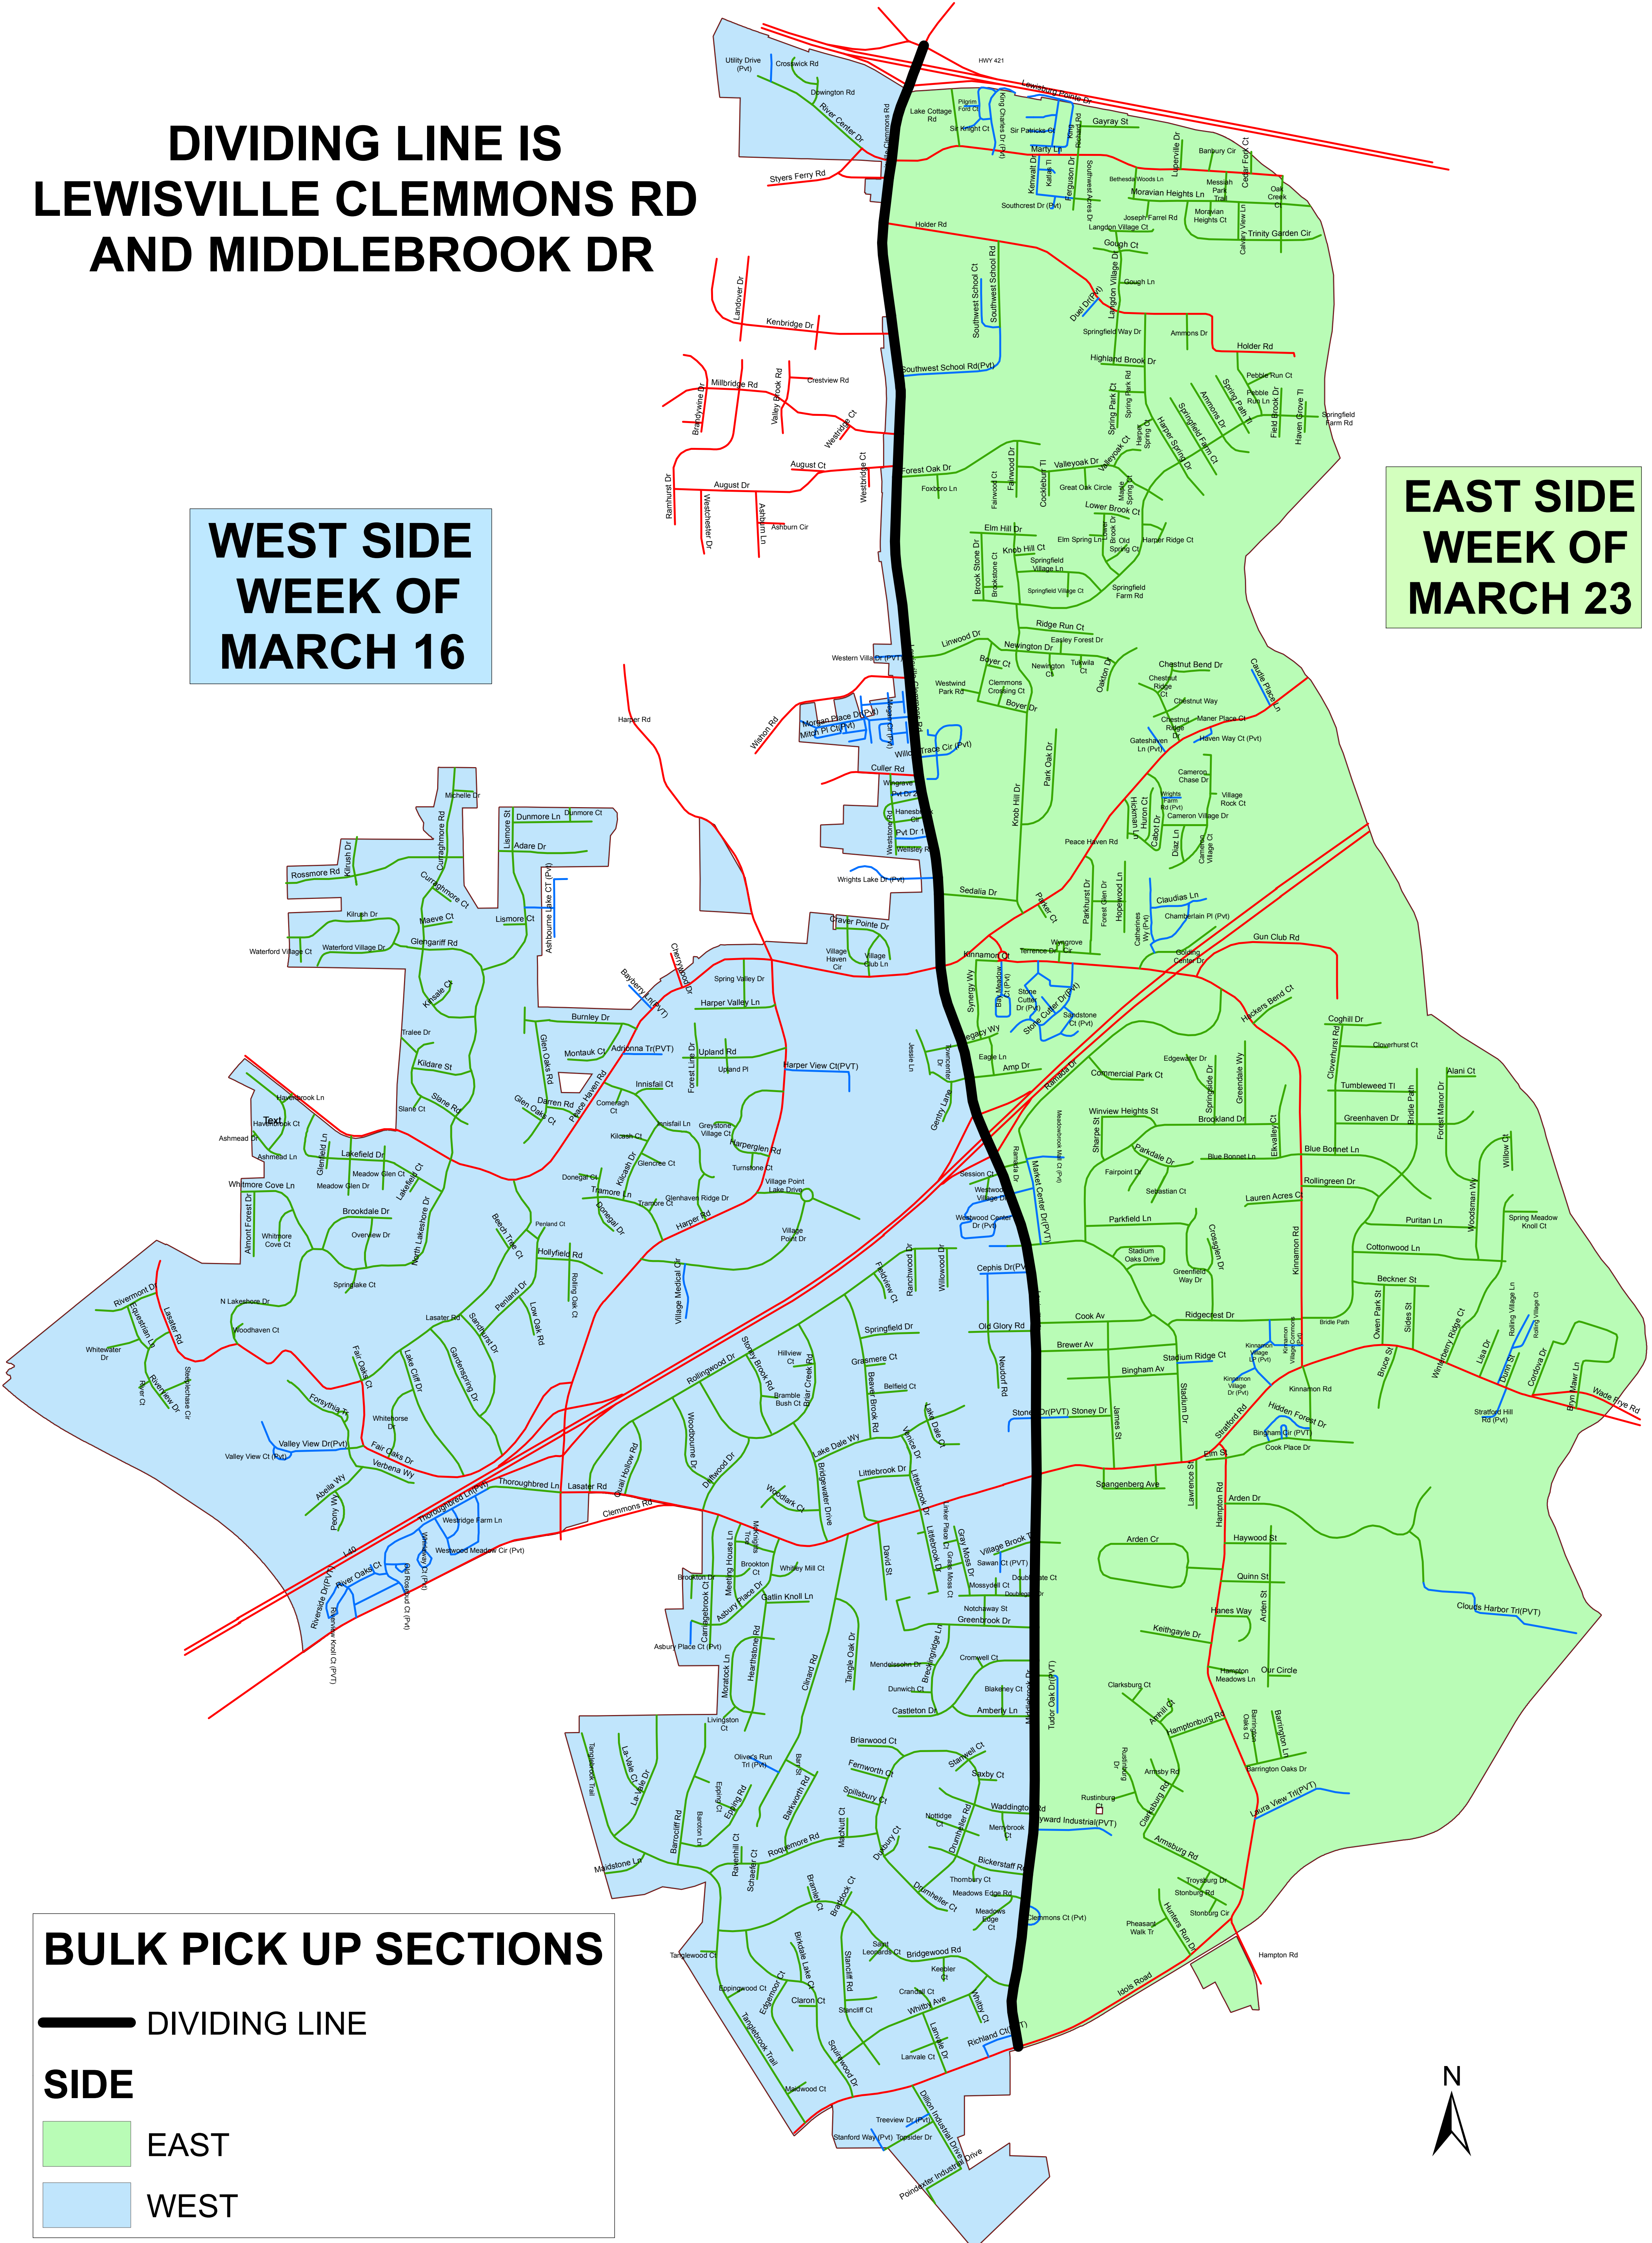

CLEMMONS BULK PICKUP SCHEDULE 2020

HAVE YOUR ITEMS TO THE CURB BY 7AM MONDAY MORNING

**DIVIDING LINE IS
LEWISVILLE CLEMMONS RD
AND MIDDLEBROOK DR**

**WEST SIDE
WEEK OF
MARCH 16**

**EAST SIDE
WEEK OF
MARCH 23**

BULK PICK UP SECTIONS

DIVIDING LINE

SIDE

EAST

WEST