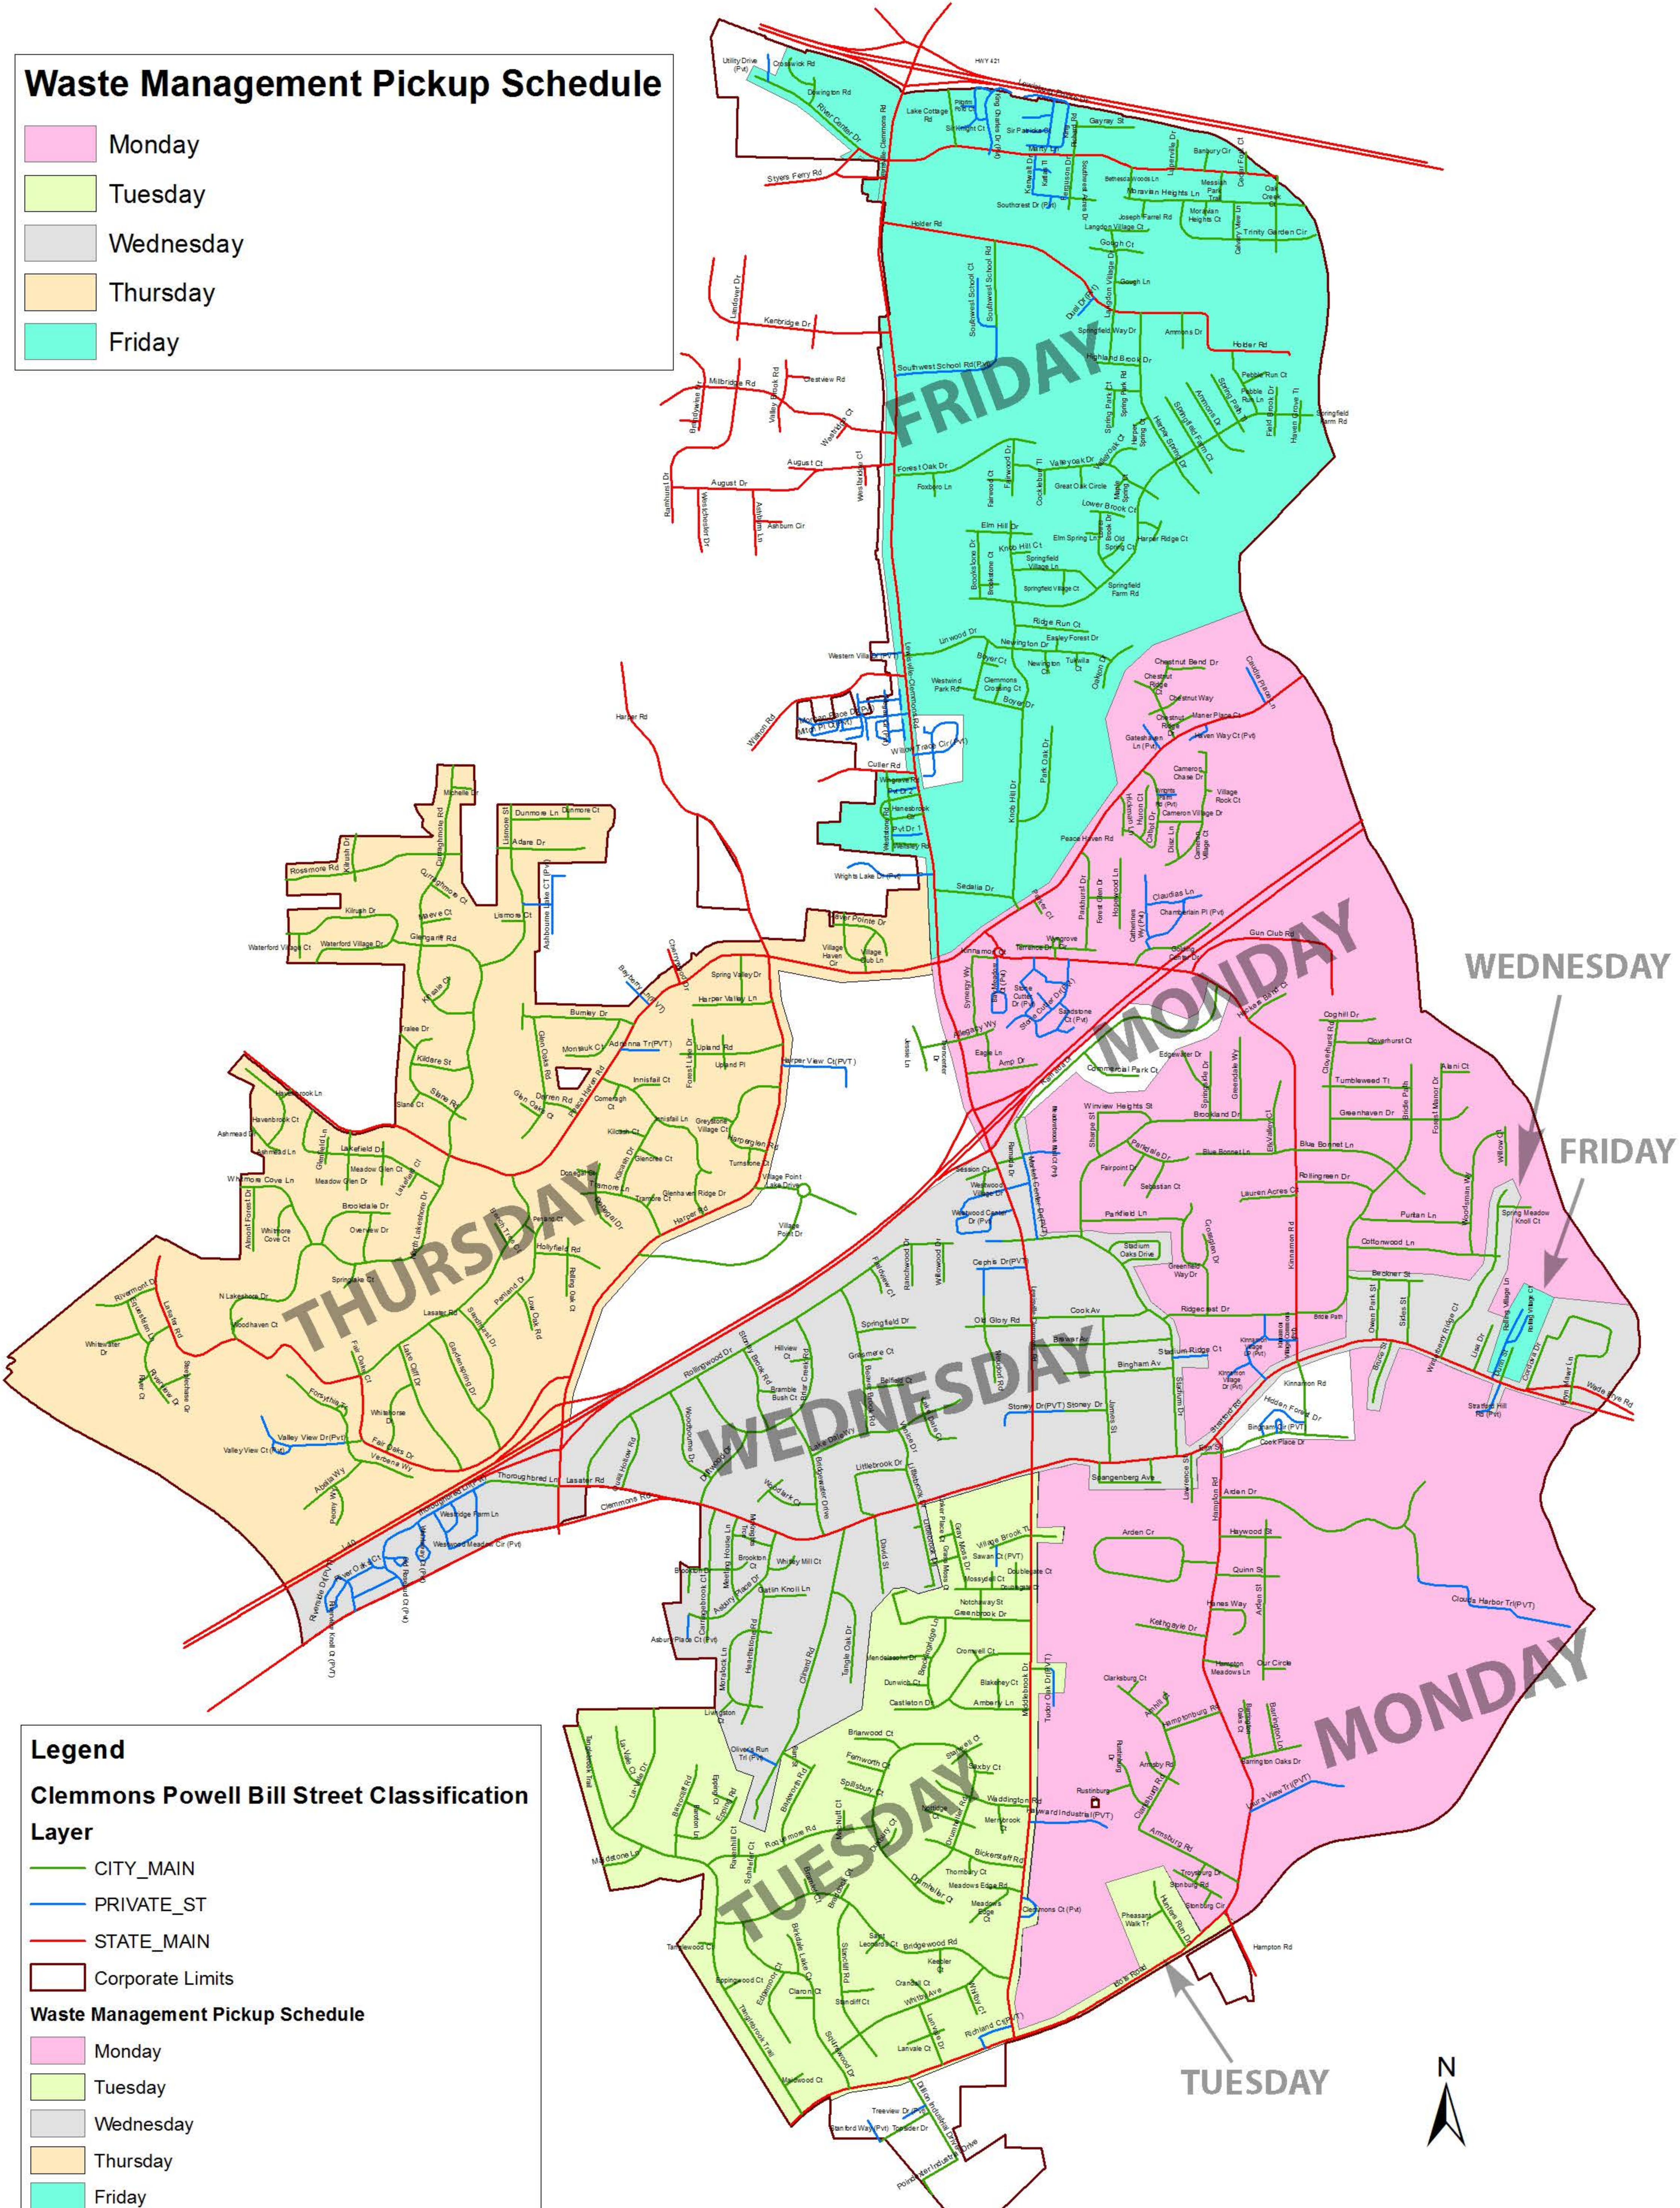

# WASTE MANAGEMENT DAILY PICK UP SCHEDULE CLEMMONS

## Waste Management Pickup Schedule

- Monday
- Tuesday
- Wednesday
- Thursday
- Friday

**Legend**

**Clemmons Powell Bill Street Classification Layer**

- CITY\_MAIN
- PRIVATE\_ST
- STATE\_MAIN
- Corporate Limits

**Waste Management Pickup Schedule**

- Monday
- Tuesday
- Wednesday
- Thursday
- Friday